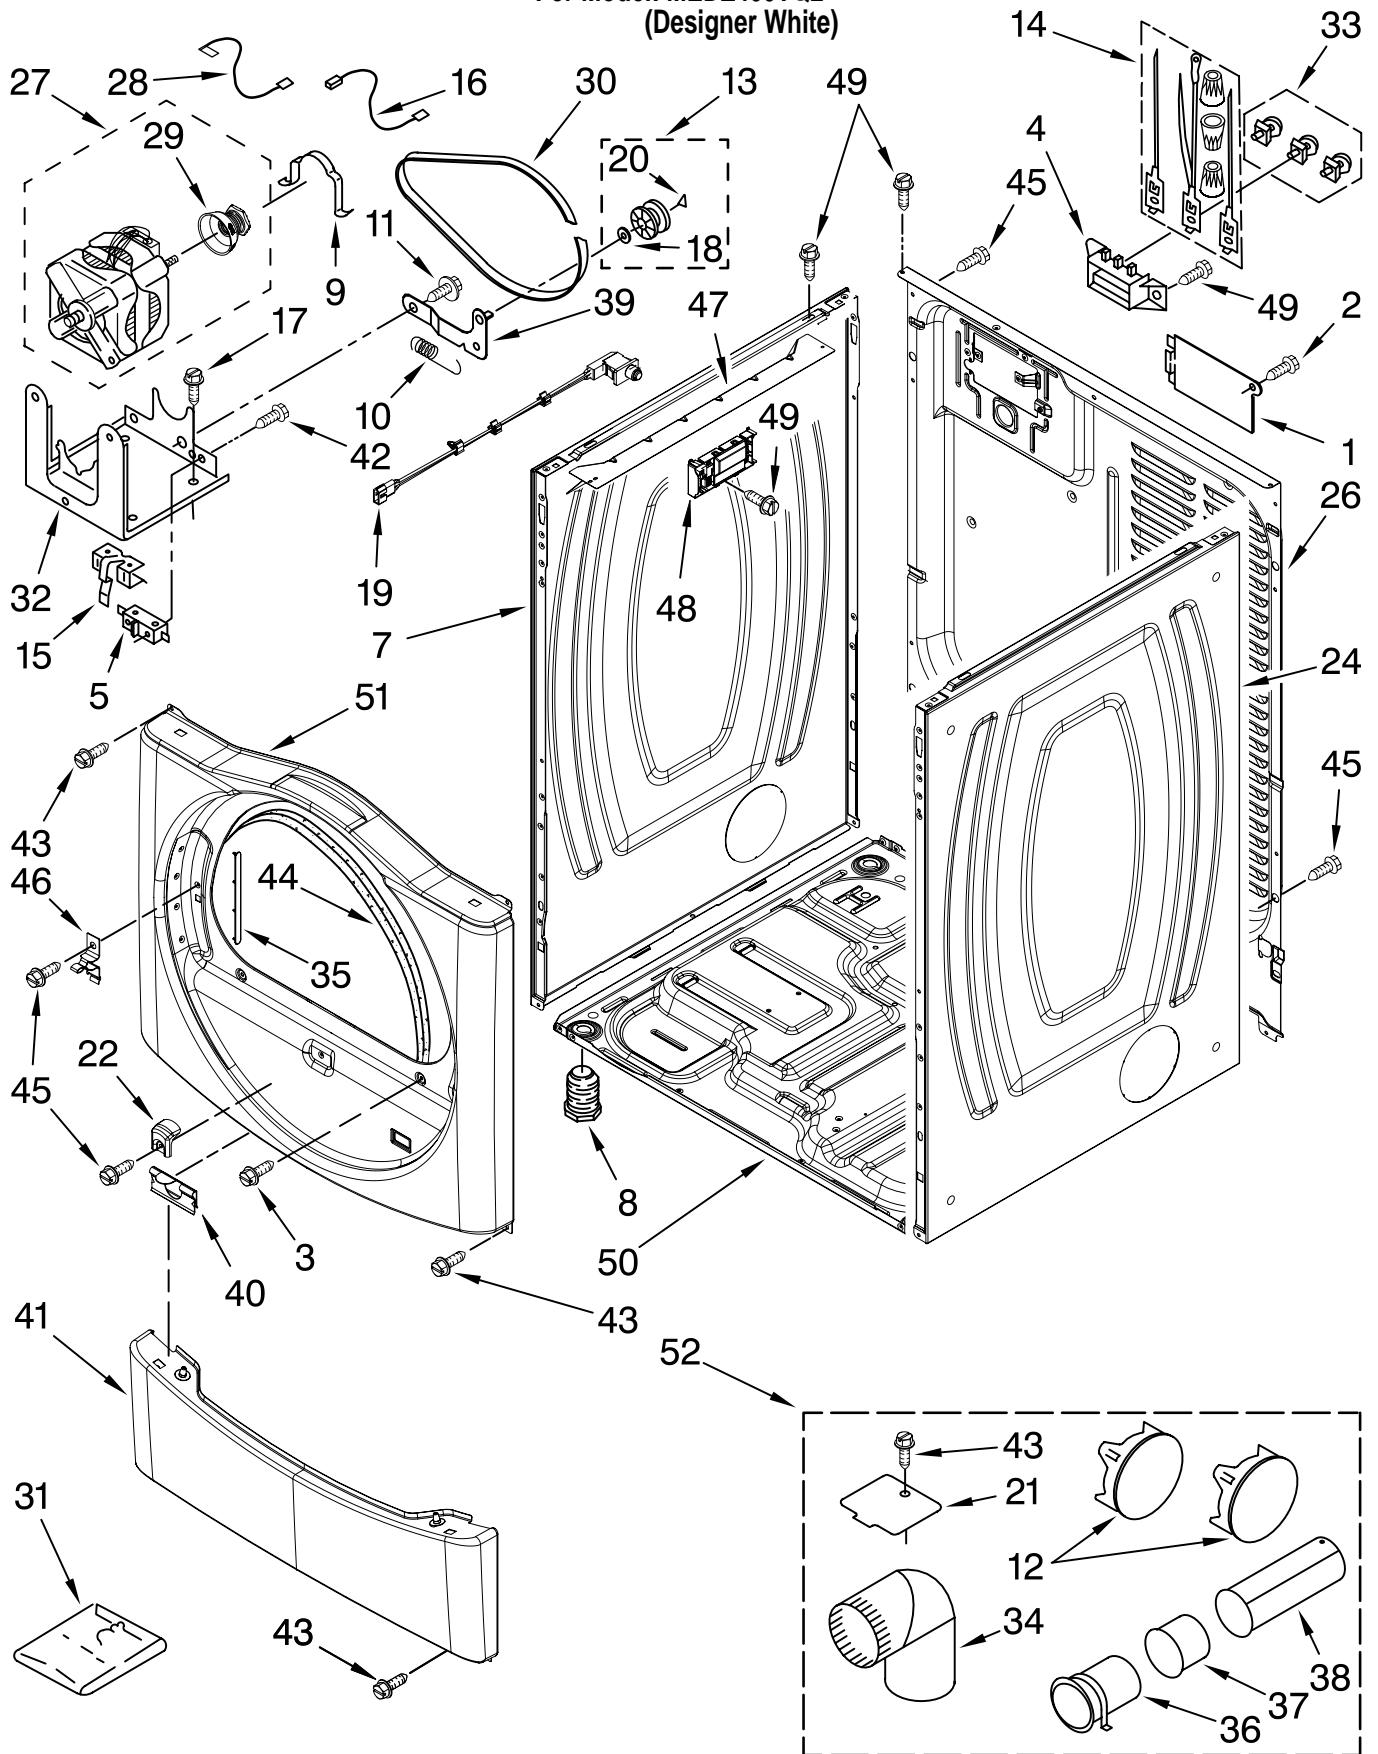

CABINET PARTS

For Model: MEDZ400TQ2
(Designer White)

FOR ORDERING INFORMATION REFER TO PARTS PRICE LIST

CABINET PARTS

For Model: MEDZ400TQ2
(Designer White)

Illus. No.	Part No.	DESCRIPTION	Illus. No.	Part No.	DESCRIPTION	Illus. No.	Part No.	DESCRIPTION
1	8576583	Cover, Terminal Block	18	233520	Washer, Thrust	37	8563750	Exhaust Pipe (Short)
2	8533974	Screw Ground	19	8574875	Assembly, Door Switch	38	8563749	Exhaust Pipe (Long)
3	3357011	Screw, 10-16 x 1/2	20	W10121334	Washer	39	3388674	Idler Bracket
4	3397659	Block, Terminal	21	8066115	Cover-Plate	40	8519459	Clip, Toe Panel
5	3394881	Switch, Broken Belt	22	8565083	Ramp, Door	41	8540621	Toe Panel
7	8565054	Panel, Side (L.H.)	24	8565048	Panel, Side (R.H.)	42	98129	Screw, 6-20 x 1 1/16
8	3392100	Foot, Dryer	26	8565059	Panel, Rear	43	3390647	Screw, 8-18 x 1/2
	279810	Foot - Optional (Extended Length Package Of 2) (Not Included)	27	8538263	Motor, Assembly 60 HZ.	44	3387242	Seal, Front Panel
9	660658	Clamp, Motor (2)	28	3398948	Wire, Jumper (Broken Belt Switch)	45	3393008	Screw, 10-16 x 1/2
10	3387374	Spring, Idler	29	8578220	Pulley 60 HZ.	46	8565122	Strike-Door
11	3389420	Retainer, Idler	30	W10112954	Belt, Drive	47	8563727	Control Bracket
12	697750	Plug, Multivent	31	8572546	Kit, Stack Assembly	48	W10132445	Control Board
13	3388672	Pulley Assembly	32	3387118	Bracket, Motor	49	90767	Screw, 8-18 x 3/8
14	279318	Terminal, Brass & Tinned (3) (Includes Illus. 33)	33	279393	Terminal Block Screw Kit (For Terminal Block)	50	8565046	Base, Cabinet
15	8066120	Lever, Snap Switch	34	49026	4" - 90° Elbow Plug,	51	W10117421	Front Panel (Includes Illus. 44)
16	3394081	Wire, Belt Switch	35	8565043	Front Panel	Optional Parts Not Included		
17	343641	Screw, 10-16 x 1/2	36	8563747	Exhaust Pipe & Bracket	Dryer Exhaust Kit (For Side & Bottom Venting)		
						52	279818	White

FOR ORDERING INFORMATION REFER TO PARTS PRICE LIST